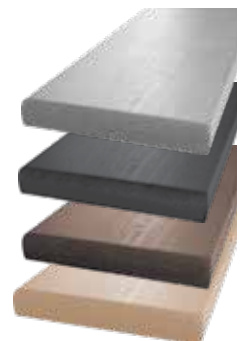

Heritage & Traditions thickness - 7/8" (Actual)

Legacy thickness - 7/8" (Actual)

Universal Porch Plank thickness - 7/8" (Actual)

Traditions Twenty-Four thickness- 3/8" (Actual)

Universal Porch Plank

The Aeratis Universal Porch Plank, or UPP, is perfect for picture framing your installation, for using on stairs or even as a stand-alone wide-plank porch application.

24" ON CENTER TRADITIONS TWENTY-FOUR

Aeratis Traditions Twenty-Four Beaded Ceiling/ Wainscoting is a historically accurate, double-sided, paint-ready PVC ceiling product. The Traditions ceiling board dimensions are 5" x 3/8" x 16'. What makes the Traditions ceiling board unique is the fact that it is the only synthetic that can be installed with the ceiling joist 24" OC. Further, the ceiling board can be painted any color (see paint instructions and paint rebate at Aeratis.com).